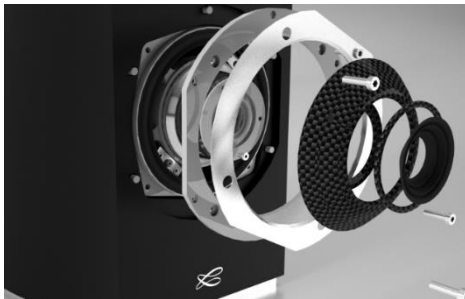

## **RIALTO compatible with all Cabasse connected systems!**

To bring high-end sound to every room in the house, users can group RIALTO with other Cabasse connected systems, including the lifestyle THE PEARL range. It is, therefore, possible to create zones to listen to different sources (Streaming, TV, Turntable, etc.) from anywhere in the house.

## **A multi-purpose audio system designed for Hi-Fi and suitable for TV!**

While RIALTO offers the ability to listen to all your sources and music platforms in stereo, it also includes a TV jack that allows you to experience every movie with incredible dynamics. You can also control the volume with your TV remote control when your speakers are connected to it via the integrated e-ARC technology.

## **A subtle and refined design that can be easily integrated into your environment**

Available in white or satin black, RIALTO is an elegant bookshelf system that will match any interior. Its 13 cm co-axial carbon fiber midrange tweeter is surrounded by a brushed aluminum frame. A chrome base elevates the speaker for an aerial design. There is also a magnetized metal grille to protect the driver.