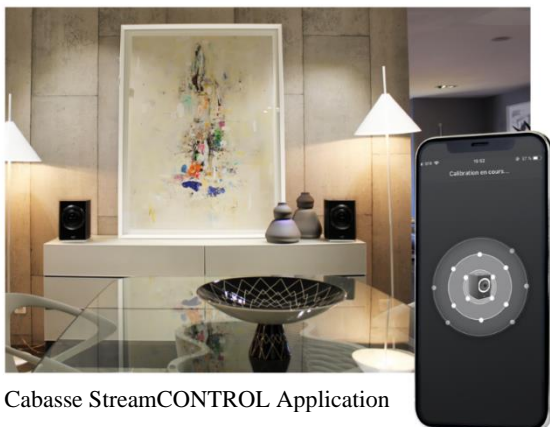

Although very compact, RIALTOs have the potential to provide the emotion and impact of live sound, with vocals that stand out and instruments that crowd the space. They deliver the full dynamics and precision of high-resolution recordings. A technological achievement made possible by numerous Cabasse innovations:

- **Patented HELD (High Excursion Low Distortion) woofers** capable of delivering powerful, deep, accurate, and above all distortion-free bass. With a diameter of only 17 cm, the driver design enables a very high excursion without the magnet coming out of the field for maximum impact without distortion.
- **Three speakers disposed on the same axis.** This coaxial technology, developed by Cabasse as early as 1952 and constantly improved since then, allows all sound waves to spread out from a single source point so that they travel y coherently and naturally, without interference and artificial coloring of the sound.
- **A perfect synergy between the amplification and the loudspeakers thanks to the patented DEAP (Digital Enhancement of Acoustical Performance) technology** developed by the Cabasse R&D teams. This technology enhances the performance of the loudspeakers via a dynamic multi-band signal processing with feedback loops that allow to exploit all the available amplification power, for a distortion-free rendering of the "peaks".

Cabasse StreamCONTROL Application

Calibrated sound for your home!

Deserving of the most high-end systems, with its built-in microphone, this system has been designed and developed to deliver optimal listening quality, thanks to Cabasse's patented automatic room calibration. With the Cabasse Stream CONTROL application, users will be able to further personalize their sound through innovative optimization tools developed to fit their homes and preferences.