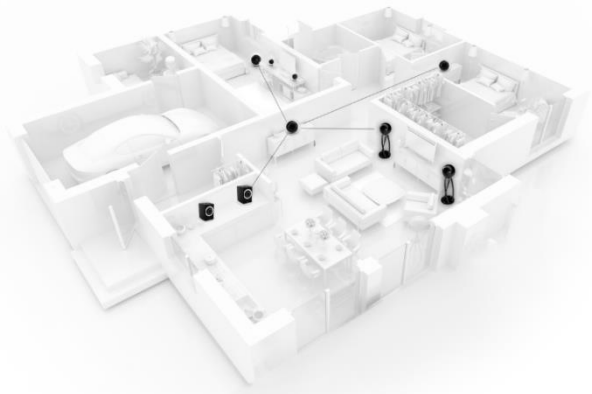

RIALTO compatible with all Cabasse connected systems!

To bring high-end sound to every room in the house, users can group RIALTO with other Cabasse connected systems, including the lifestyle THE PEARL range. It is, therefore, possible to create zones to listen to different sources (Streaming, TV, Turntable, etc.) from anywhere in the house.

A multi-purpose audio system designed for Hi-Fi and suitable for TV!

While RIALTO offers the ability to listen to all your sources and music platforms in stereo, it also includes a TV jack that allows you to experience every movie with incredible dynamics. You can also control the volume with your TV remote control when your speakers are connected to it via the integrated e-ARC technology.